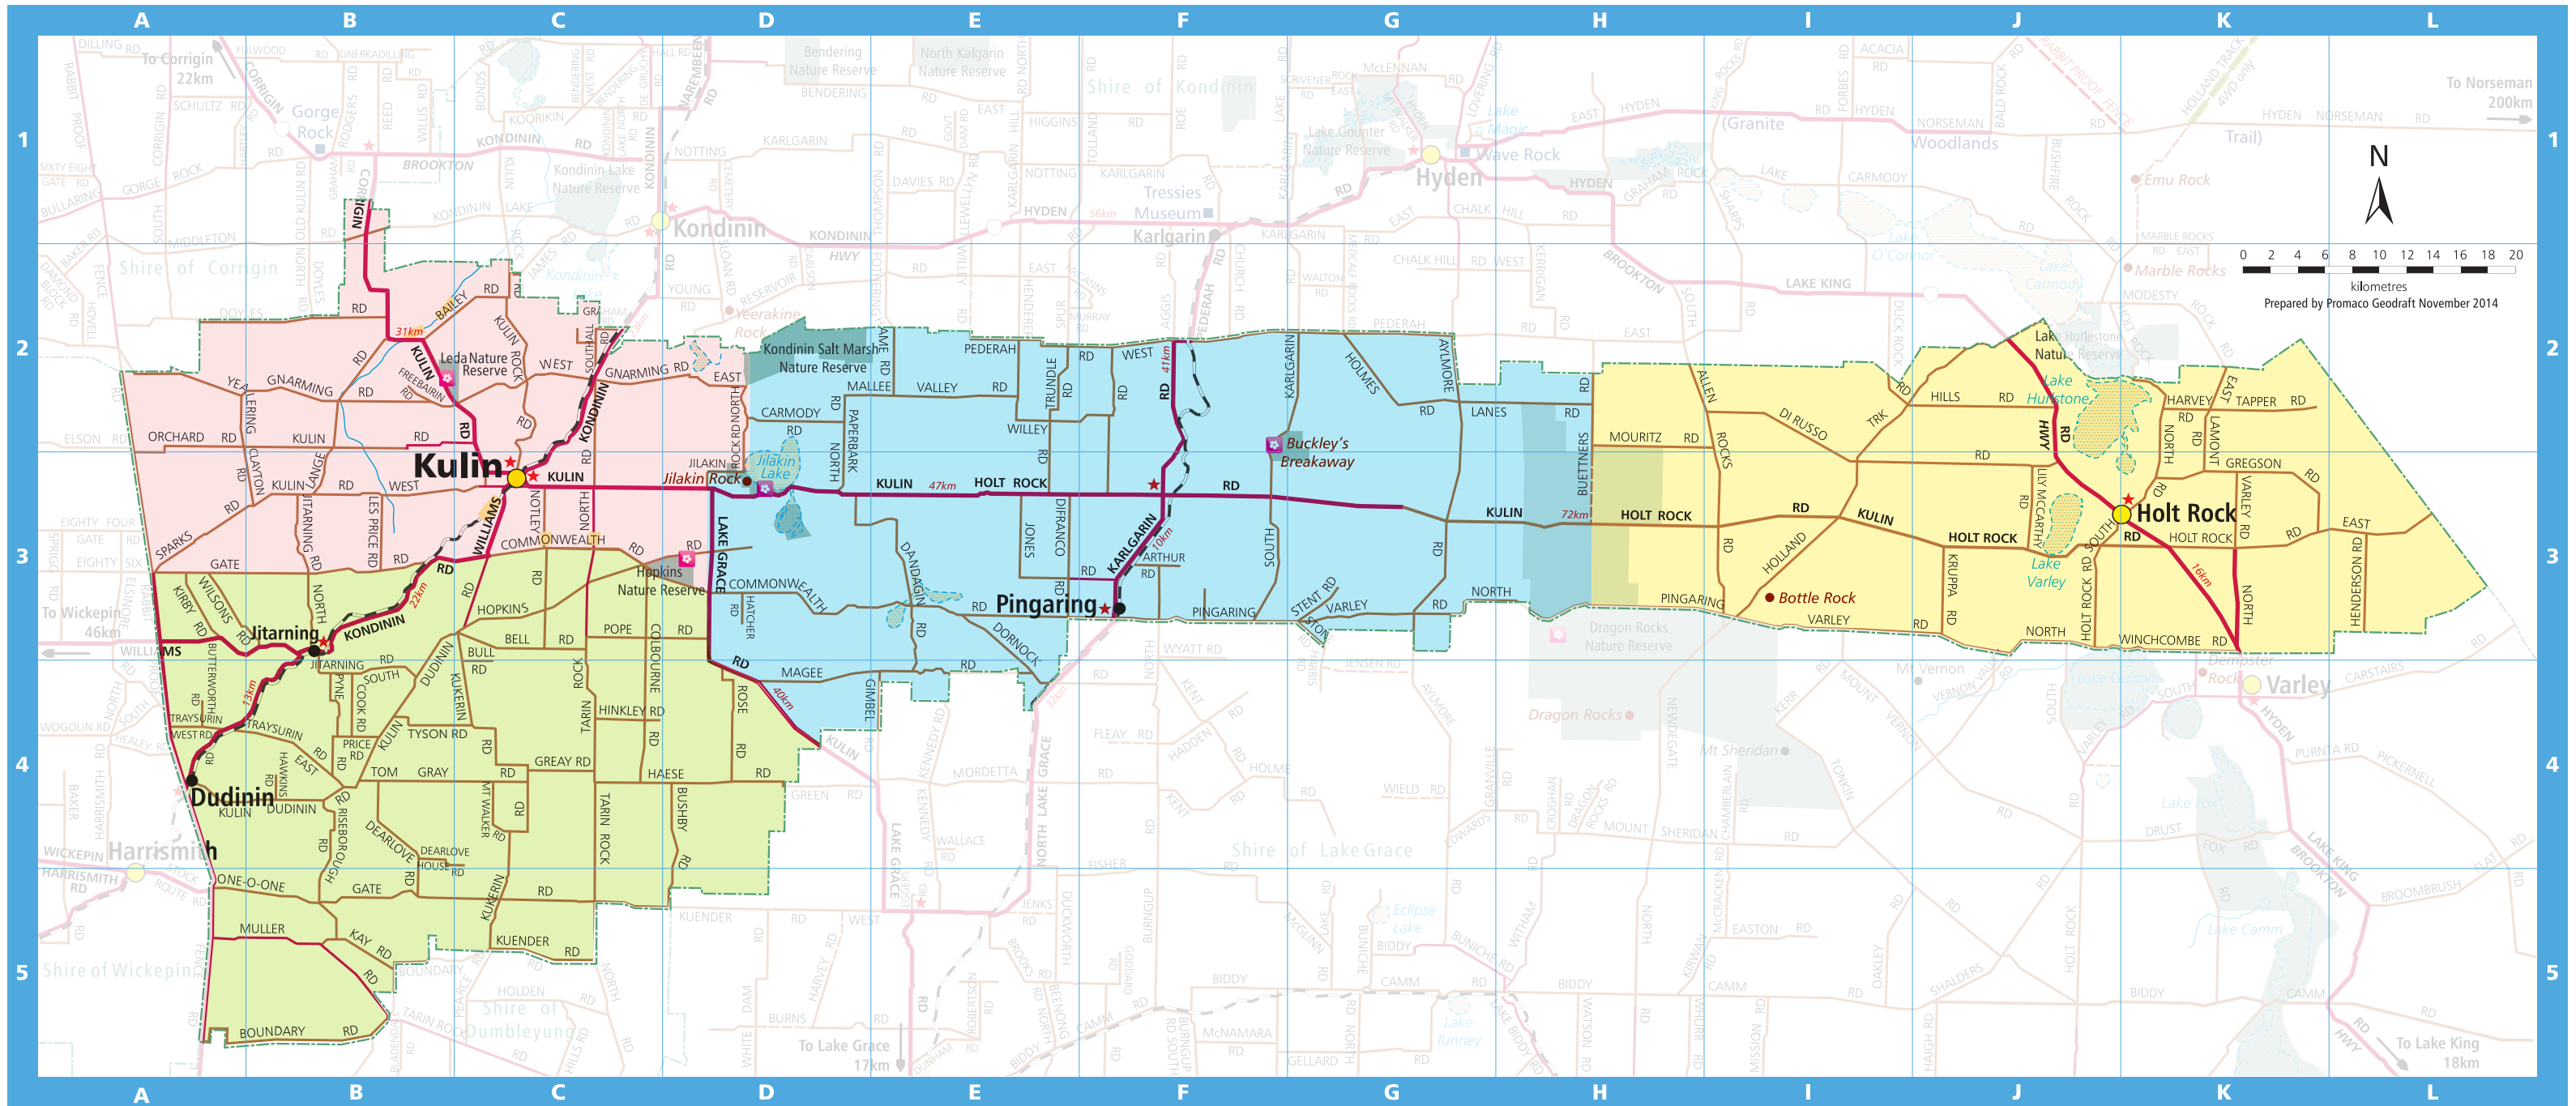

SHIRE OF KULIN BUSHFIRE BRIGADE BOUNDARIES

ZONE 1

KULIN NORTH & KULIN SOUTH

West of Jilakin Rock North & Kulin Lake Grace Roads

ZONE 2

JILAKIN / PINGARING

**East of Jilakin Rock North & Kulin Lake Grace Roads
West of Buettners Road
(Dragon Rocks Reserve)**

ZONE 3

HOLT ROCK / LITTLE ITALY

**East of Buettners Road
(Dragon Rocks Reserve)**