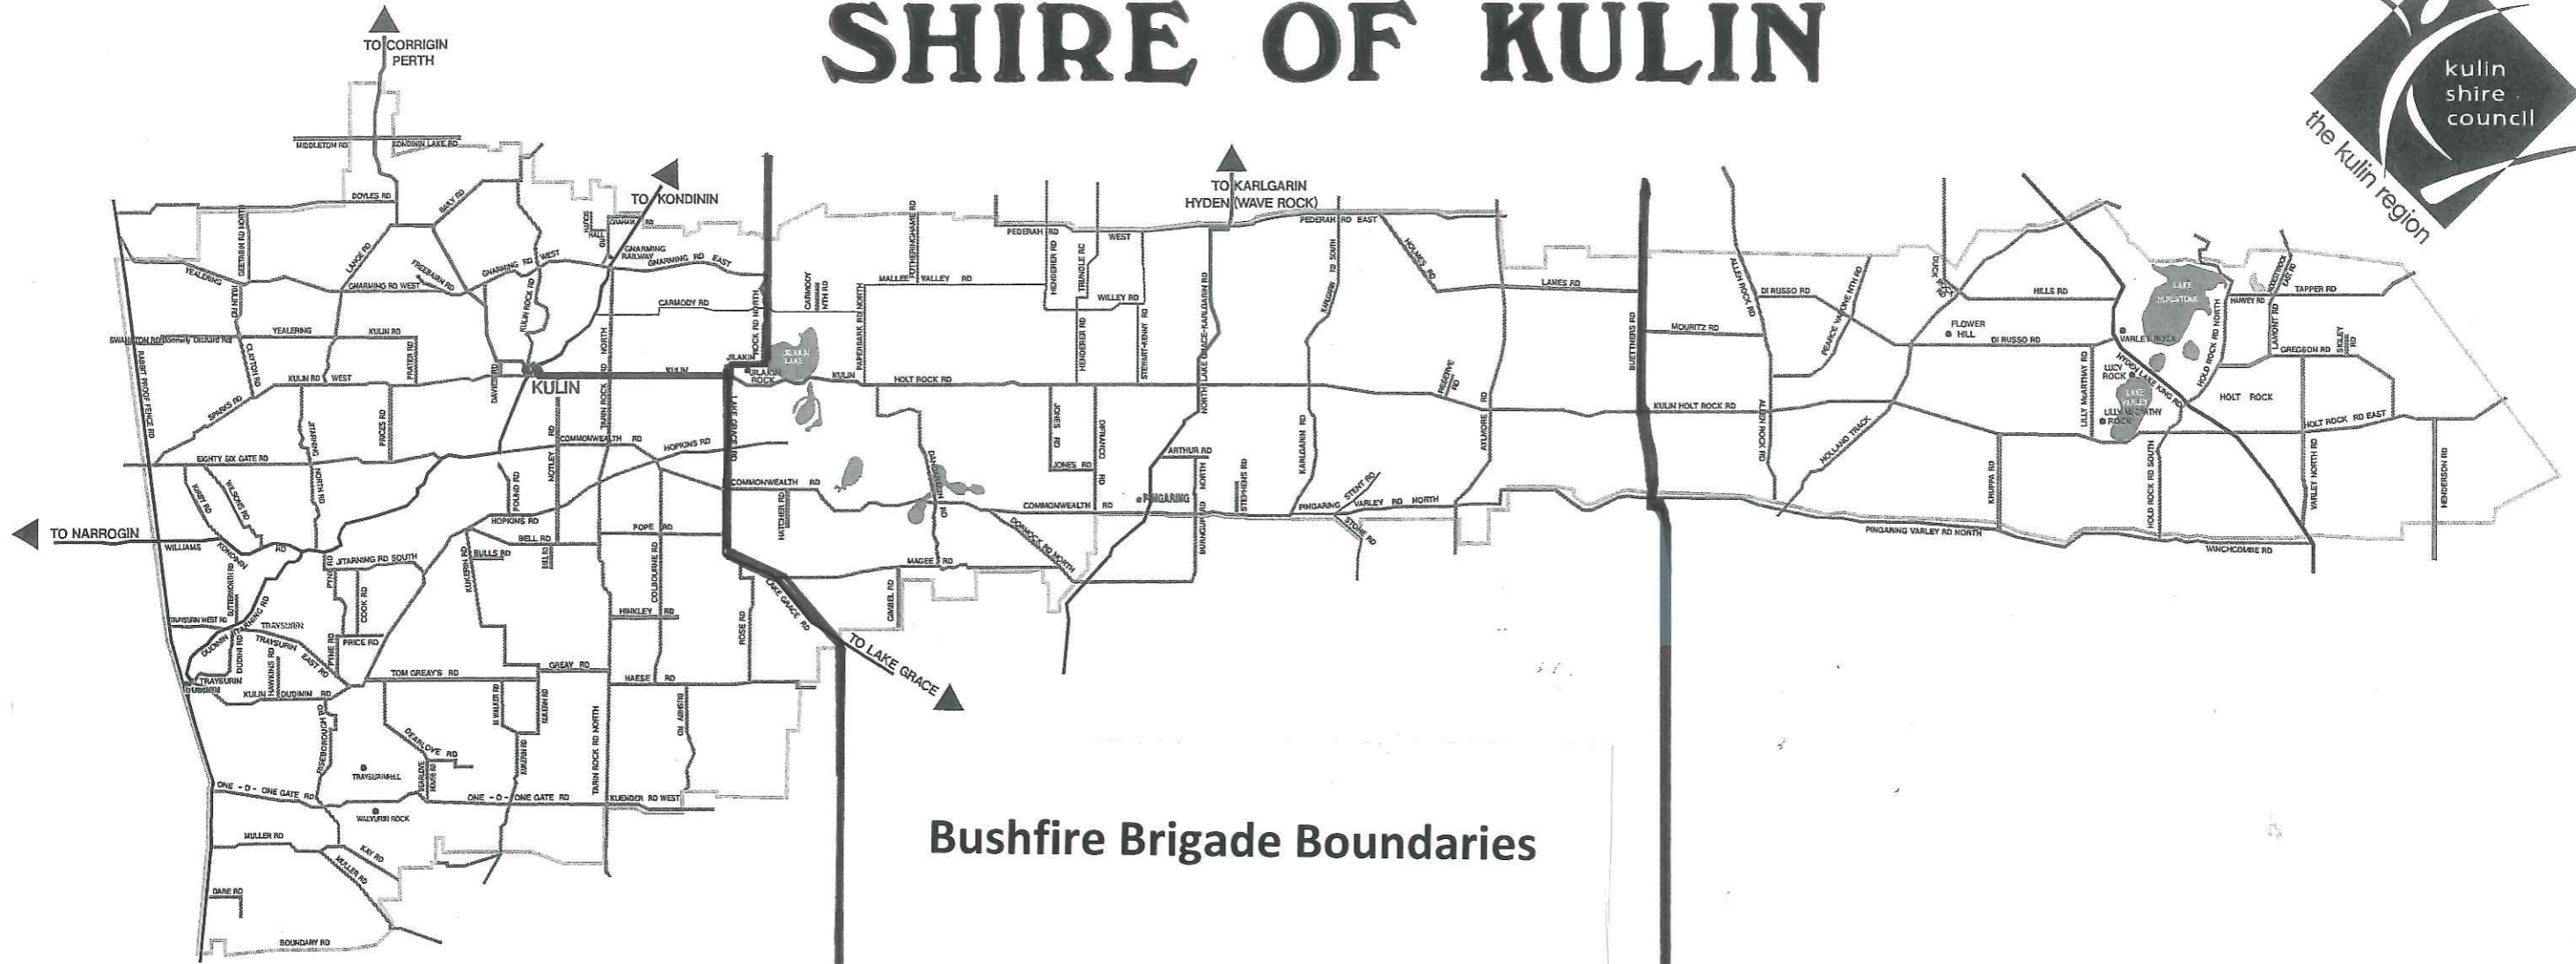

SHIRE OF KULIN

Bushfire Brigade Boundaries

ZONE 1	ZONE 2	ZONE 3
Kulin North & Kulin South	Jilakin / Pingaring	Holt Rock / Little Italy
West of Jilakin Rock North & Kulin Lake Grace Roads	East of Jilakin Rock North & Kulin Lake Grace Roads West of Buettners Road (Dragon Rocks Reserve)	East of Buettners Road (Dragon Rocks Reserve)